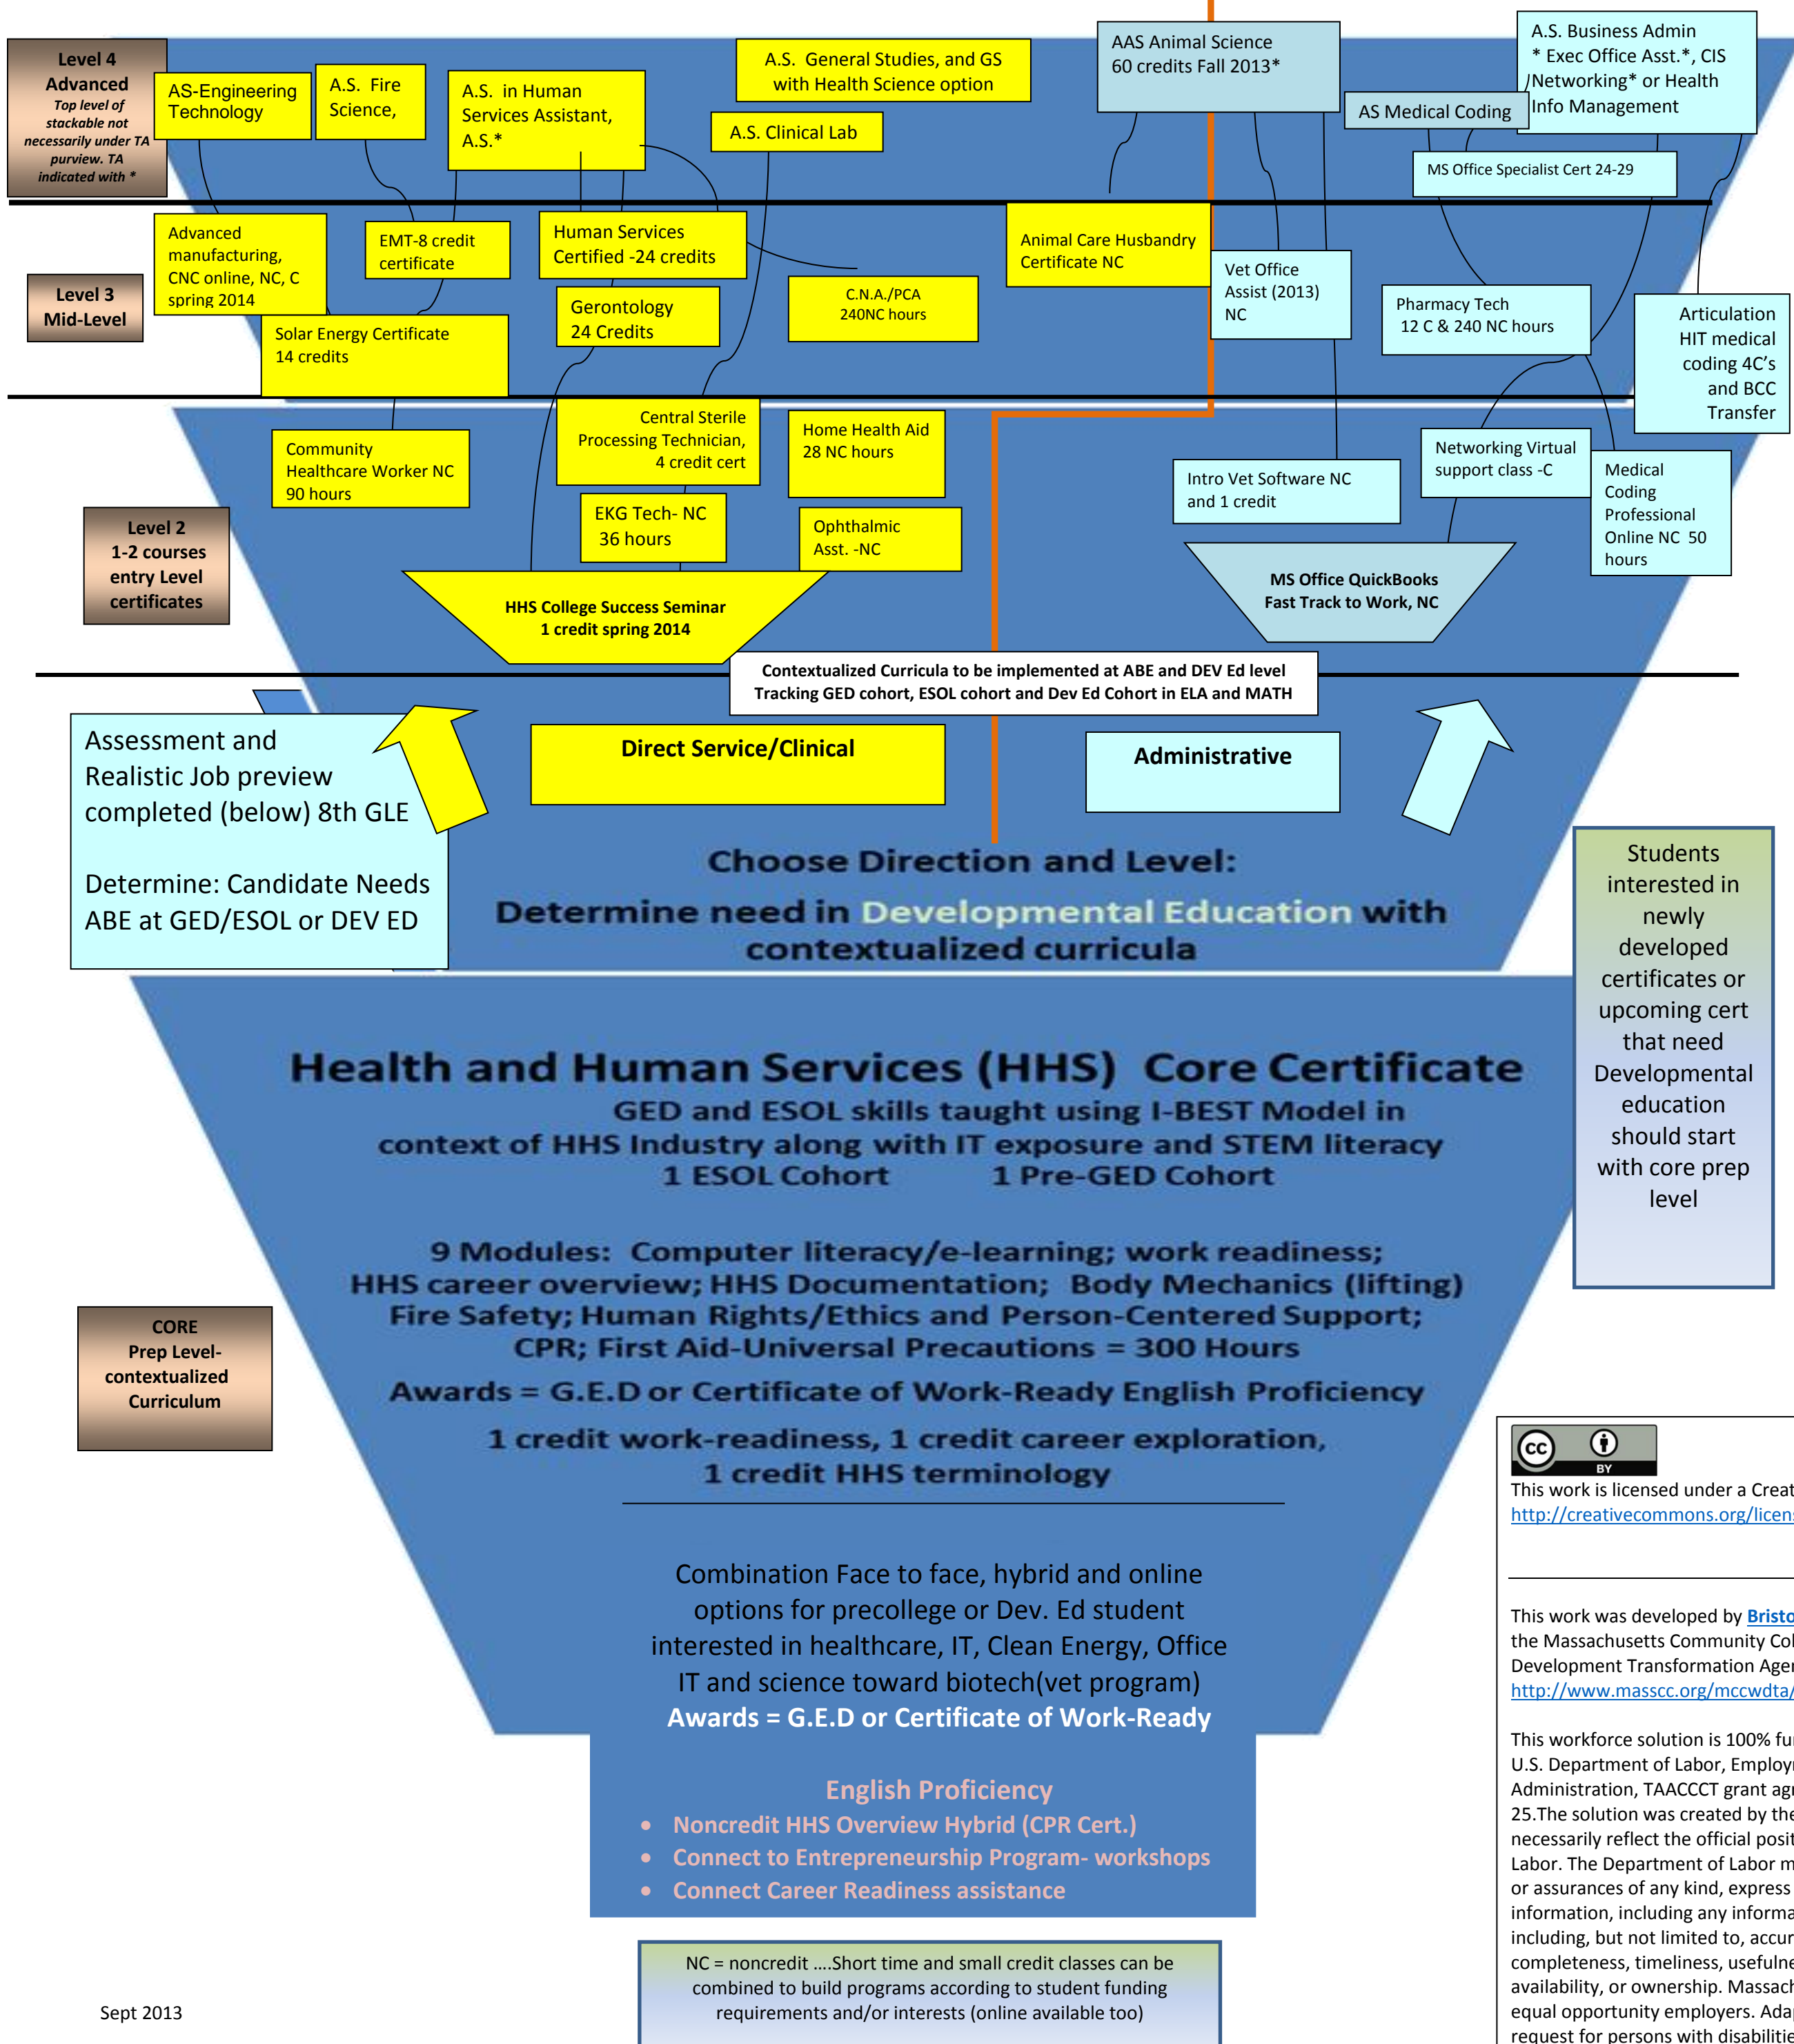

Bristol Community College MCCWDTA College and Career Pathways

This work is licensed under a Creative Commons 3.0 License <http://creativecommons.org/licenses/by/3.0>

This work was developed by [Bristol Community College](http://www.masscc.org/mccwdta/) through the Massachusetts Community Colleges and Workforce Development Transformation Agenda (MCCWDTA) <http://www.masscc.org/mccwdta/>

This workforce solution is 100% funded by a grant awarded by the U.S. Department of Labor, Employment and Training Administration, TAACCCT grant agreement # TC-22505-11-60-A-25. The solution was created by the grantee and does not necessarily reflect the official position of the U.S. Department of Labor. The Department of Labor makes no guarantees, warranties, or assurances of any kind, express or implied, with respect to such information, including any information on linked sites and including, but not limited to, accuracy of the information or its completeness, timeliness, usefulness, adequacy, continued availability, or ownership. Massachusetts Community Colleges are equal opportunity employers. Adaptive equipment available upon request for persons with disabilities.