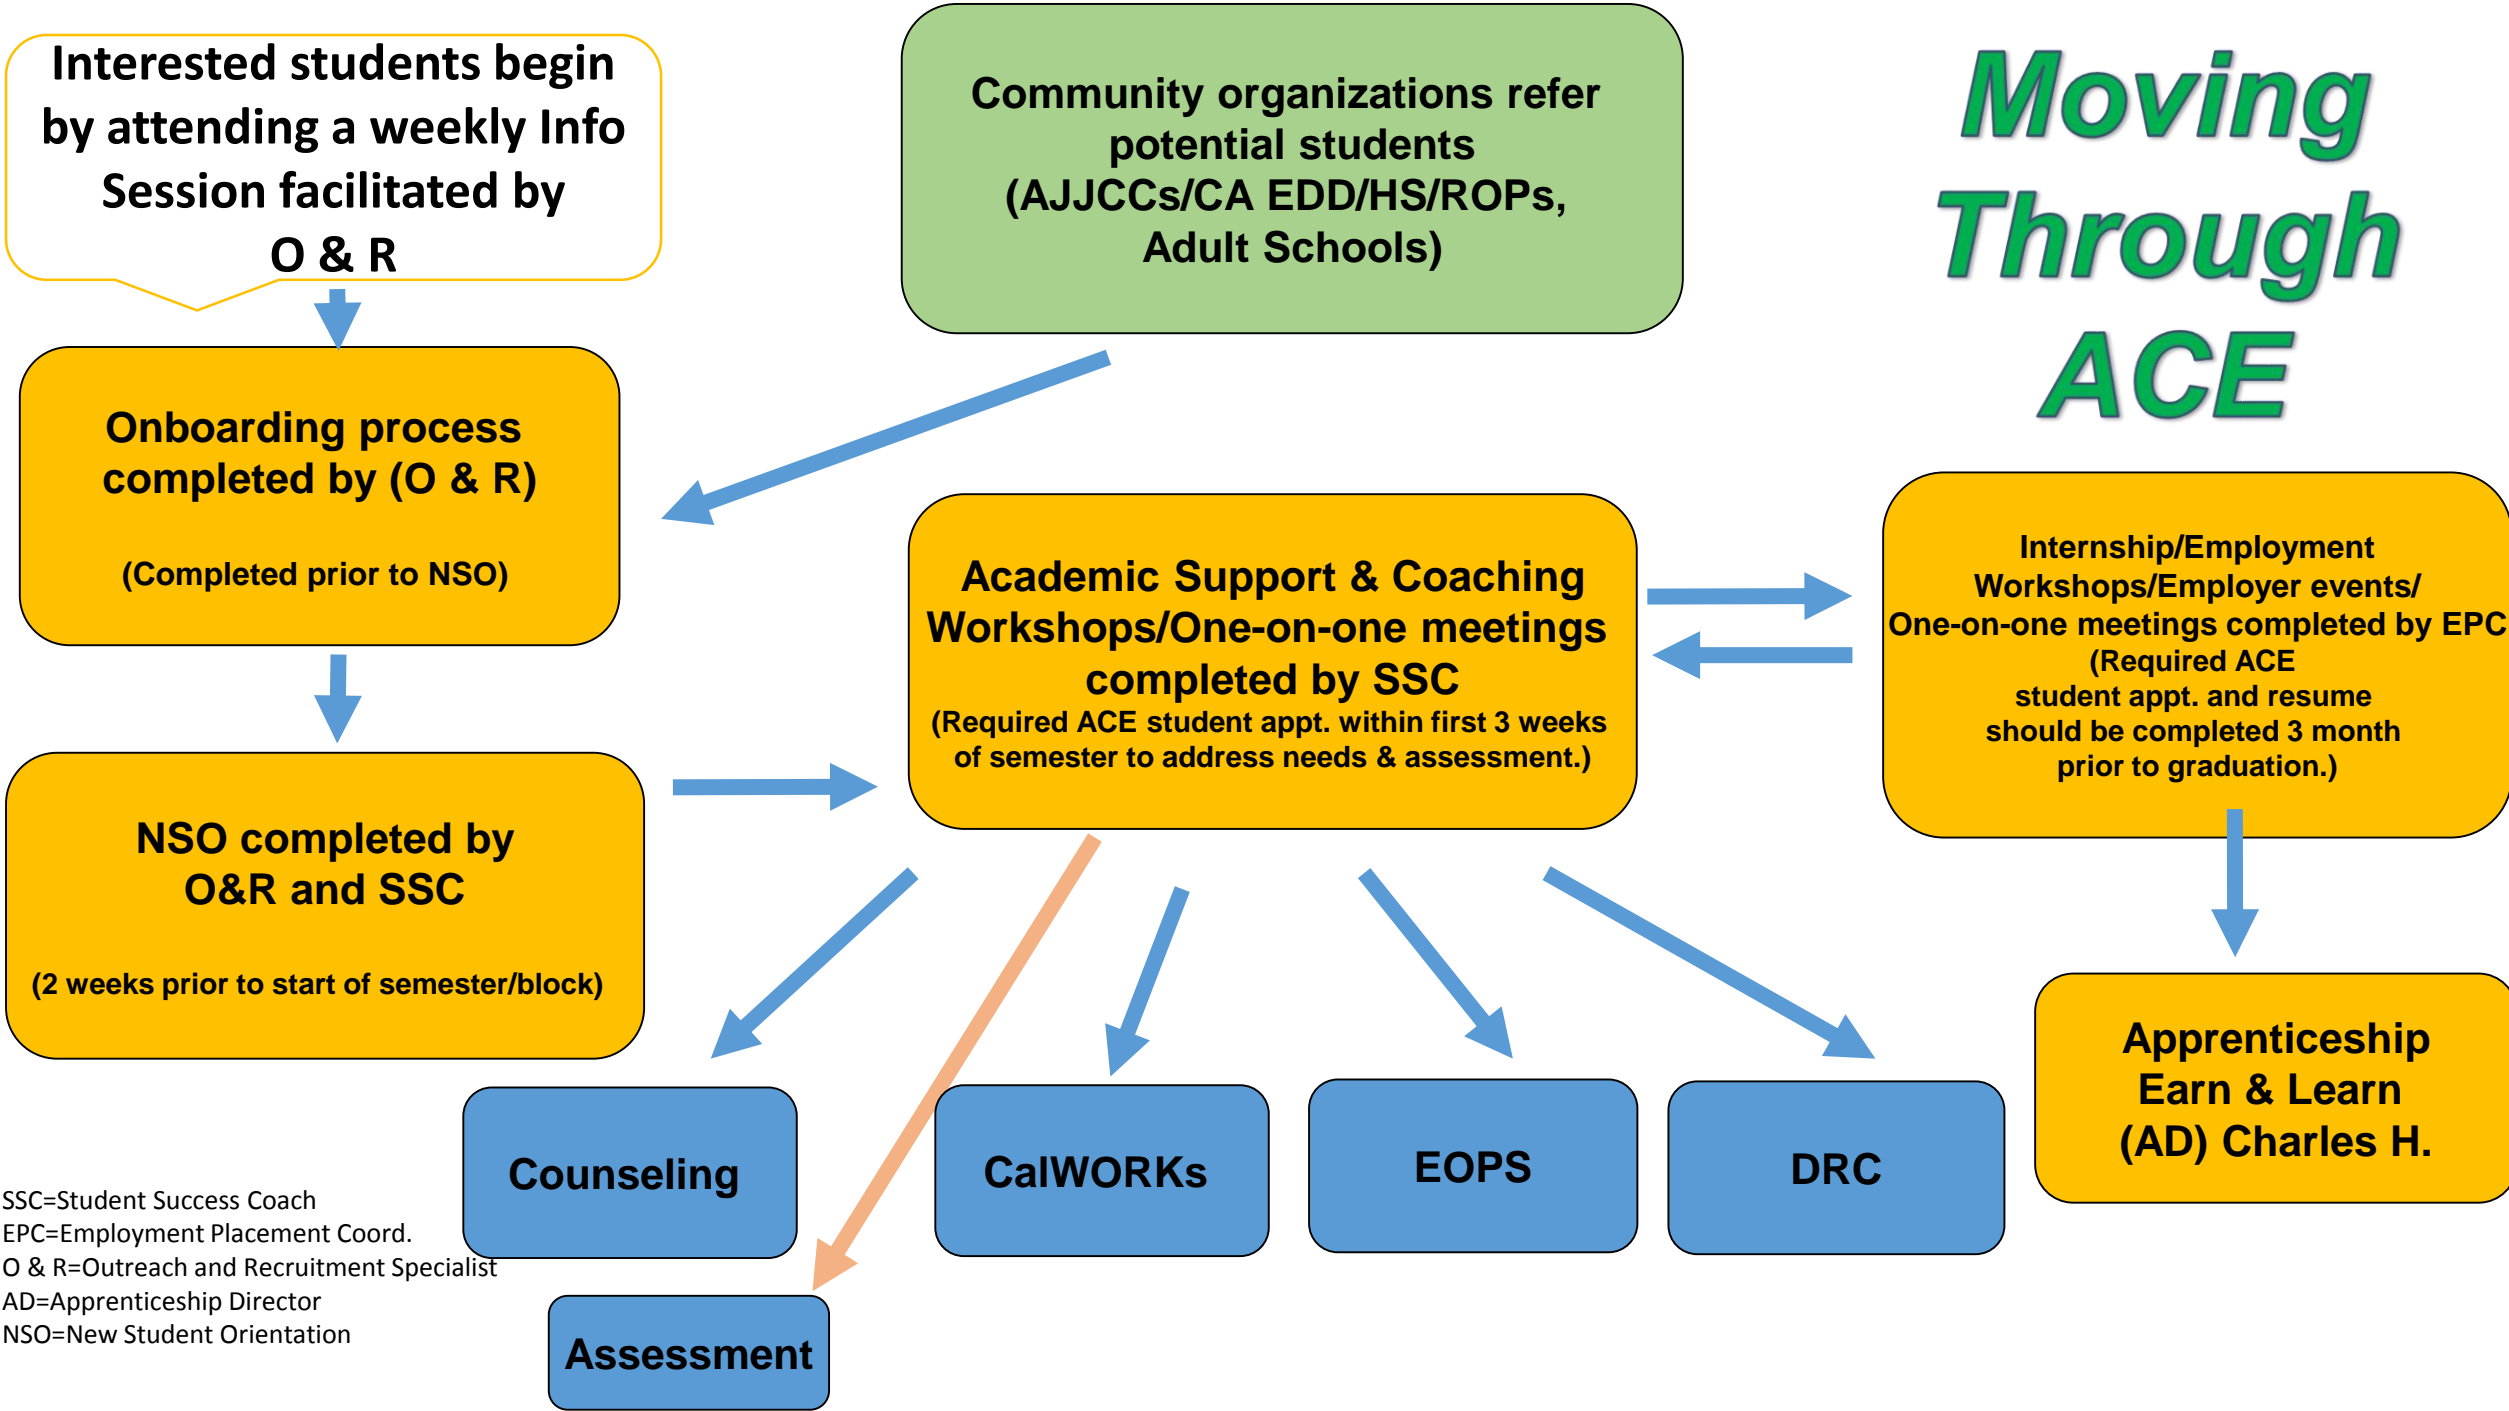

Moving Through ACE

SSC=Student Success Coach
 EPC=Employment Placement Coord.
 O & R=Outreach and Recruitment Specialist
 AD=Apprenticeship Director
 NSO=New Student Orientation