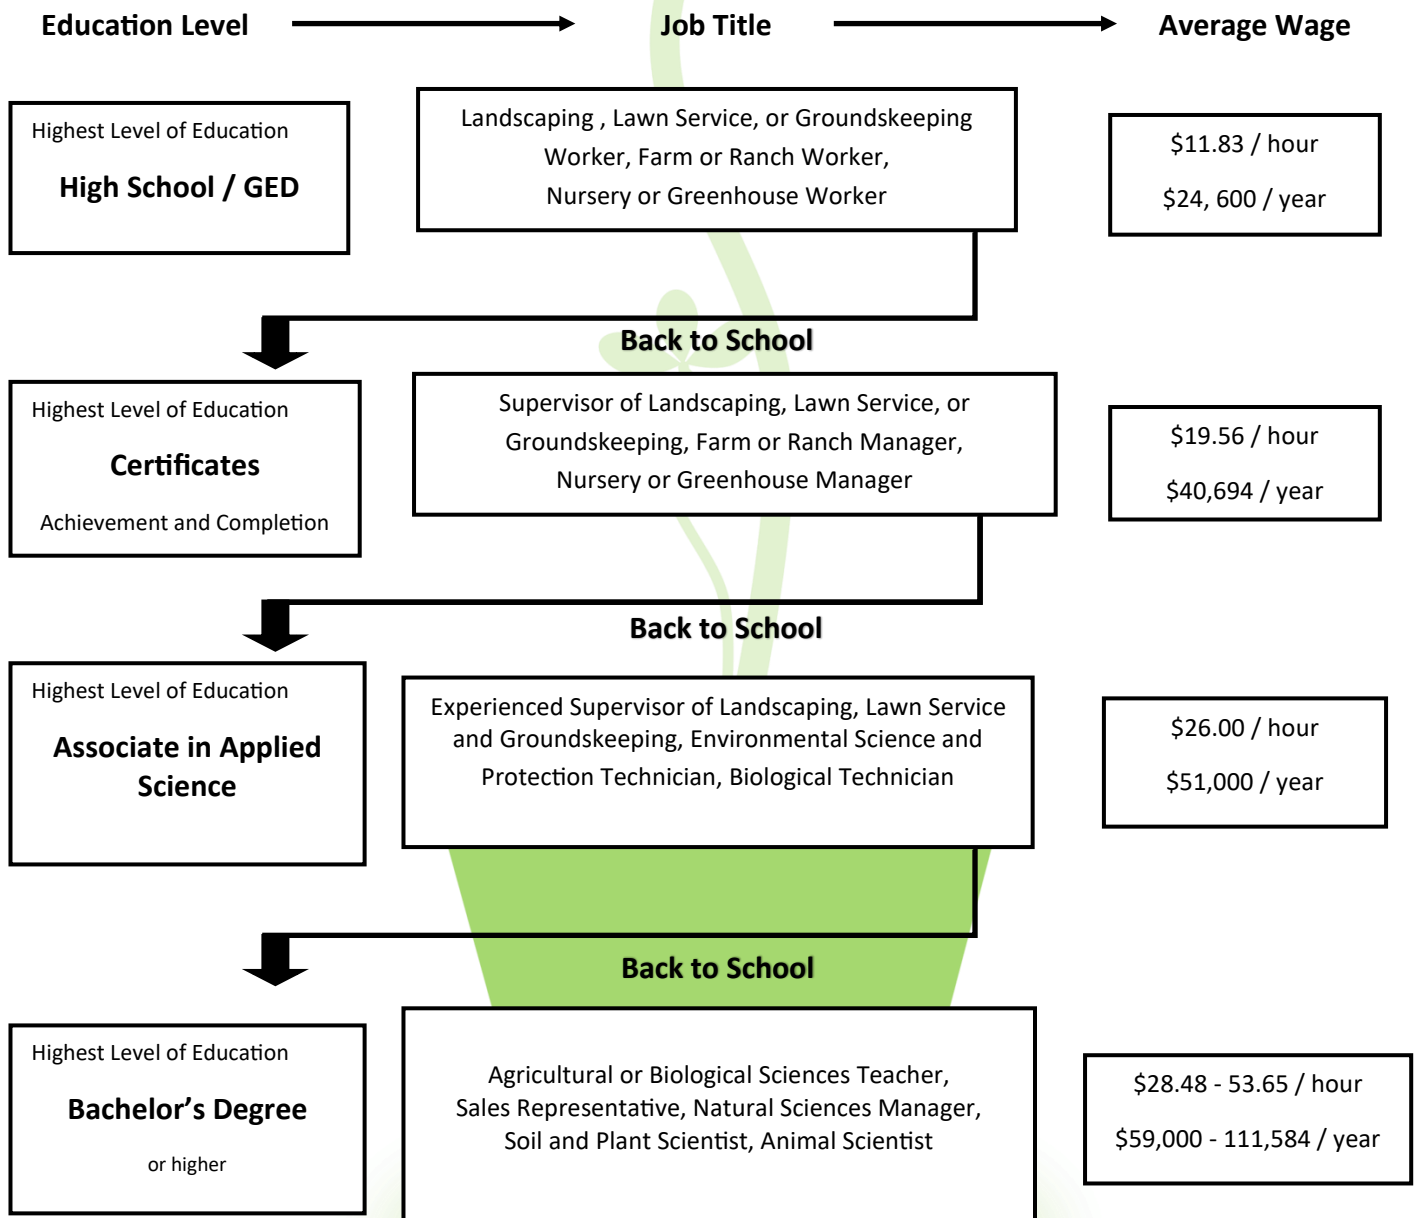

Landscape Design and Turf Management Horticulture

BUILDING ILLINOIS' BIOECONOMY CONSORTIUM

Are you looking for a well-paid, meaningful career? Through the Building Illinois' Bioeconomy (BIB) Consortium and its Grow Your Future Initiative, you can access programs leading to jobs in a growing bioeconomy and focused on sustaining the environment. Through BIB, you can enter a living wage career with the option to progress through program pathways simultaneously or at any time to earn more.

Use the diagram below to see what level of education and training earns you the equivalent career and income.

These programs are funded by a U.S. Department of Labor Trade Adjustment Assistance Community College and Career Training (TAACCCT) grant. Data used to develop the career pathway diagram, including average wage detail, was retrieved in January 2017 from EMSI Career Coach.