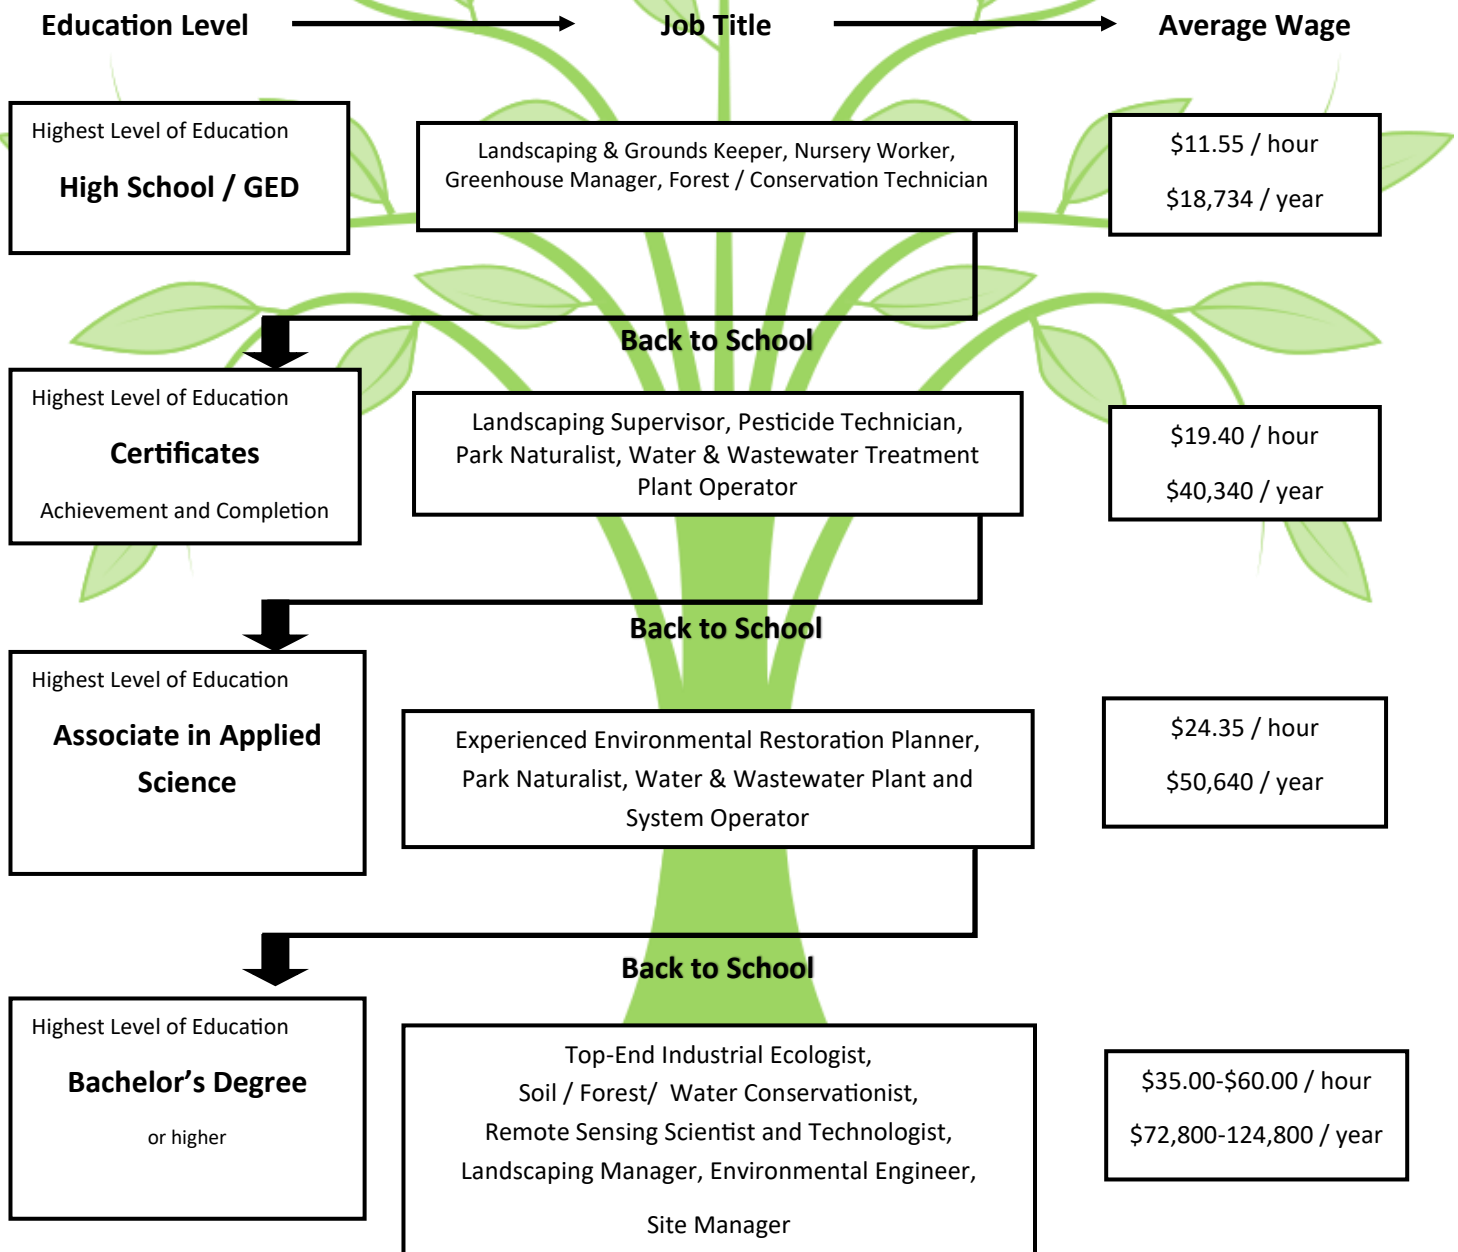

BUILDING ILLINOIS' BIOECONOMY CONSORTIUM

Restoration Ecology & Sustainable Urban Horticulture

Are you looking for a well-paid, meaningful career? Through the Building Illinois' Bioeconomy (BIB) Consortium and its Grow Your Future Initiative, you can access programs leading to jobs in a growing bioeconomy and focused on sustaining the environment. Through BIB, you can enter a living wage career with the option to progress through program pathways simultaneously or at any time to earn more.

Use the diagram below to see what level of education and training earns you the equivalent career and income.

These programs are funded by a U.S. Department of Labor Trade Adjustment Assistance Community College and Career Training (TAACCCT) grant. Data used to develop the career pathway diagram, including average wage detail, was retrieved in January 2017 from EMSI Career Coach.