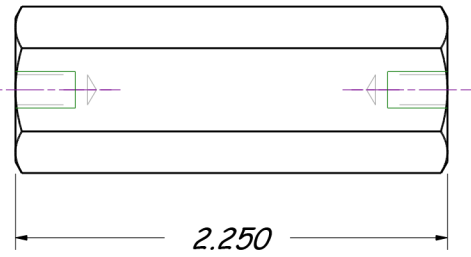

HMI  
STANDOFF  
4 PCS

10-32 UNF  $\nabla$  .313  
BOTH ENDS

10-32 UNF  $\nabla$  .312  
BOTH ENDS

6-32 UNC  $\nabla$  .208  
BOTH ENDS

VOLTAGE  
REGULATOR  
HEAT SINK  
1 PC

AC BOX COVER  
1 PC