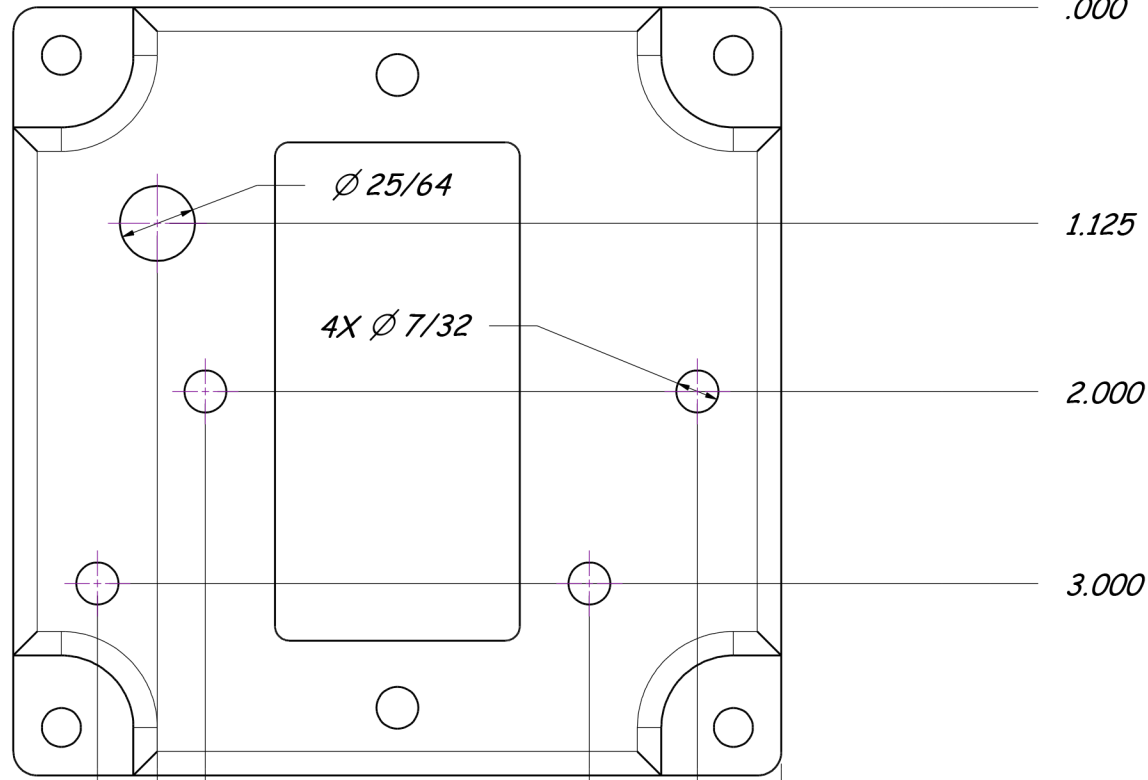

HMI  
STANDOFF  
4 PCS

10-32 UNF  $\nabla$  .313  
BOTH ENDS

10-32 UNF  $\nabla$  .312  
BOTH ENDS

6-32 UNC  $\nabla$  .208  
BOTH ENDS

VOLTAGE  
REGULATOR  
HEAT SINK  
1 PC

AC BOX COVER  
1 PC