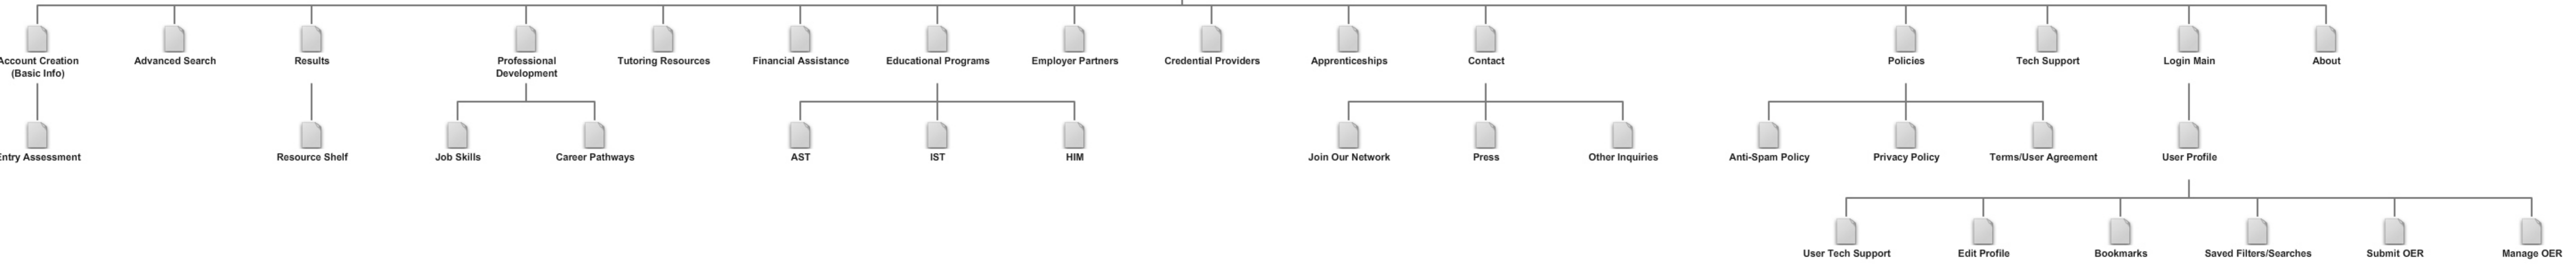

Portal Concept 1.0

index

Knowledge to Work (K2W):

A Portal for Competencies and Individualized Learning

Lord Fairfax Community College (LFCC)

173 Skirmisher Lane

Middletown, VA 22645-1745

KnowledgeToWork.com

HigherEd.org

LFCC.edu

This work is licensed under a [Creative Commons Attribution 4.0 International License](https://creativecommons.org/licenses/by/4.0/).

This work was funded in part by a grant awarded by the U.S. Department of Labor's Employment and Training Administration. This work was created by Lord Fairfax Community College (LFCC) and does not necessarily reflect the official position of the U.S. Department of Labor. The Department of Labor makes no guarantees, warranties, or assurances of any kind, express or implied, with respect to such information, including any information on linked sites and including, but not limited to, accuracy of the information or its completeness, timeliness, usefulness, adequacy, continued availability, or ownership.