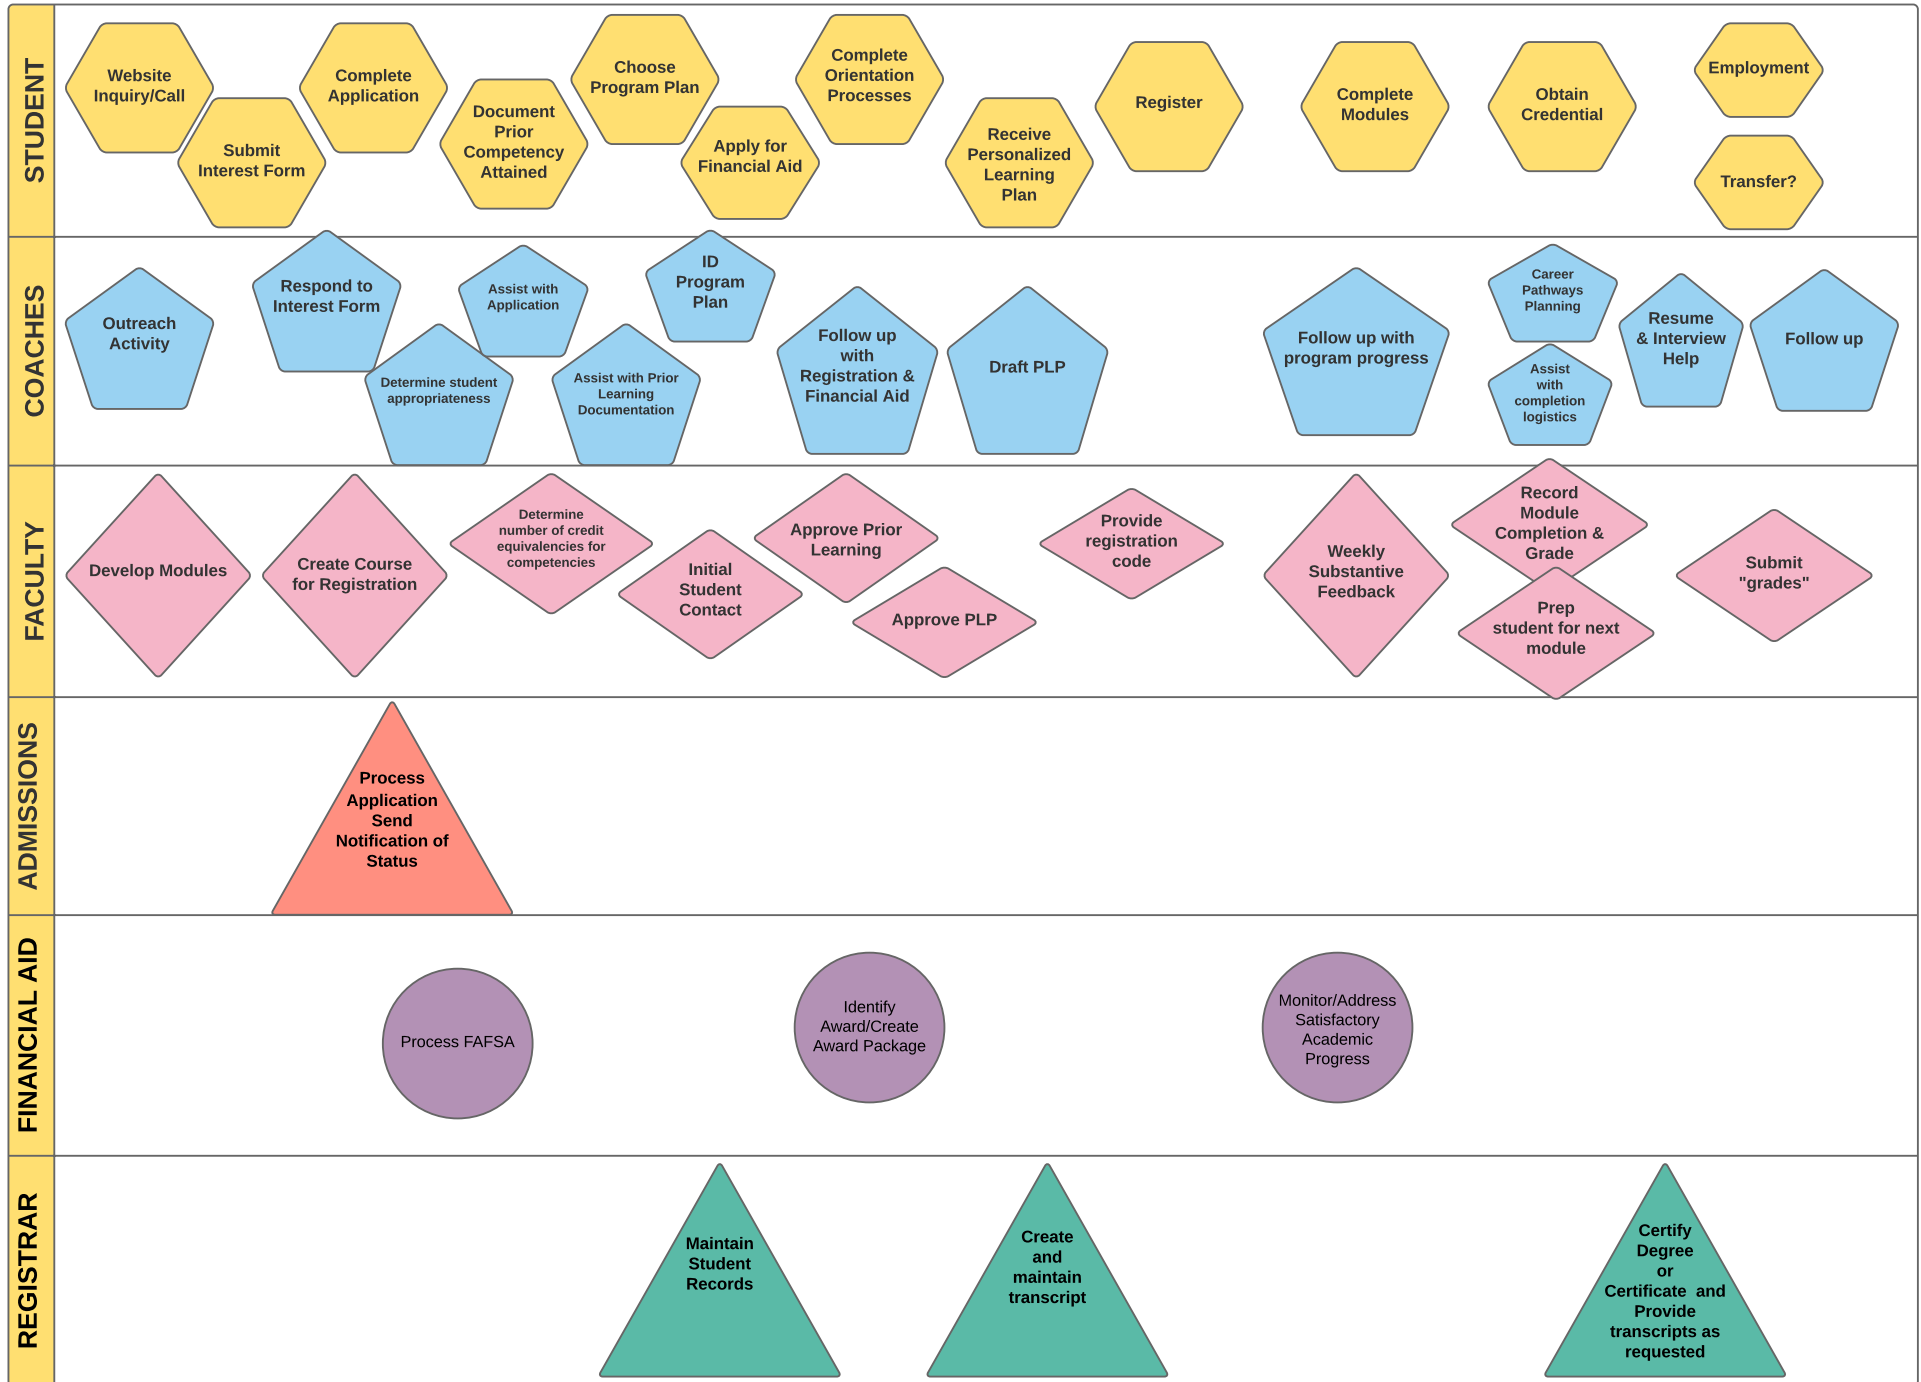

STUDENT PROCESS

Lyda Kiser | March 16, 2016

Lord Fairfax Community College (LFCC)

173 Skirmisher Lane

Middletown, VA 22645-1745

LFCC.edu

This work is licensed under a [Creative Commons Attribution 4.0 International License](https://creativecommons.org/licenses/by/4.0/).

This work was funded in part by a grant awarded by the U.S. Department of Labor's Employment and Training Administration. This work was created by Lord Fairfax Community College (LFCC) and does not necessarily reflect the official position of the U.S. Department of Labor. The Department of Labor makes no guarantees, warranties, or assurances of any kind, express or implied, with respect to such information, including any information on linked sites and including, but not limited to, accuracy of the information or its completeness, timeliness, usefulness, adequacy, continued availability, or ownership.