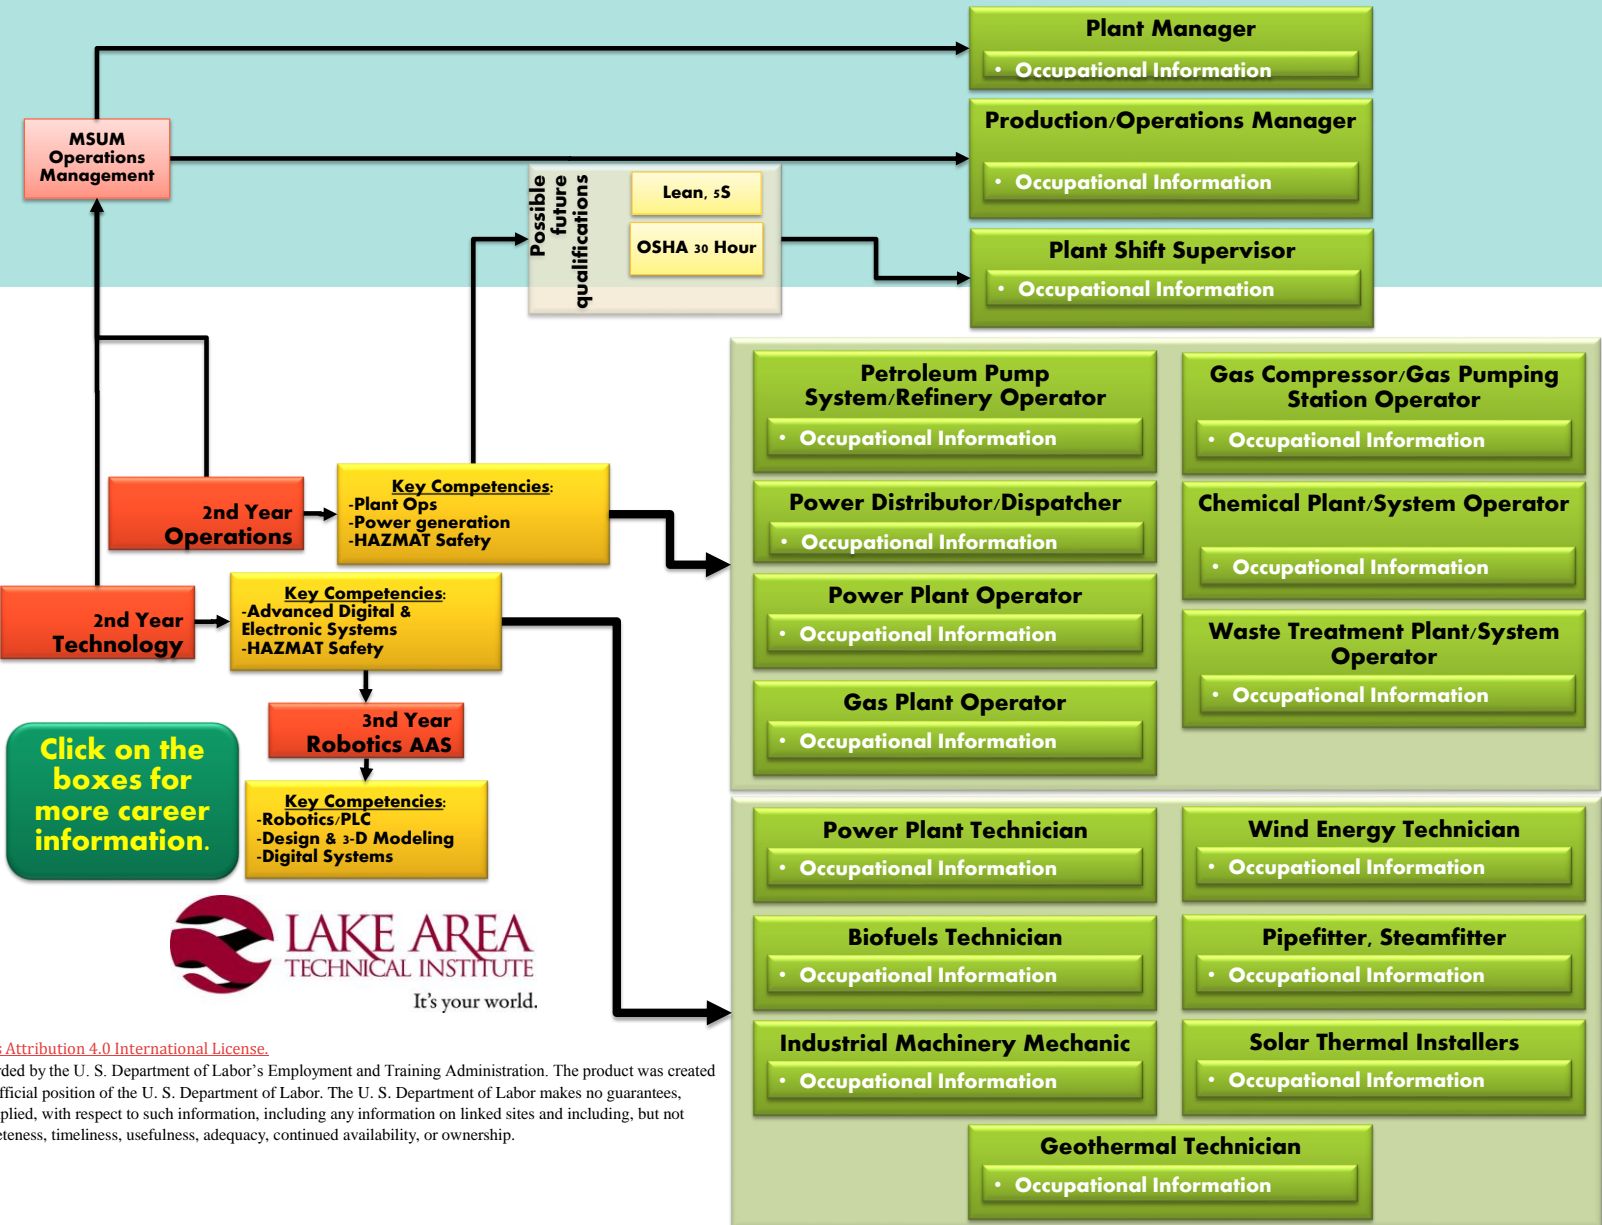

LATI Energy Operations/Technology Career Path Options

Future stackable options

LATI AAS in Energy Operations OR Technology First Year

Key Competencies:

- -Electronics
- -Basic Energy Ops
- -Structural Welding
- -Controls, Drives, Pumps

Prior Learning

- Credit for Prior

Click on the boxes for more career information.

This work is licensed under a Creative Commons Attribution 4.0 International License. This workforce product was funded by a grant awarded by the U. S. Department of Labor's Employment and Training Administration. The product was created by the grantee and does not necessarily reflect the official position of the U. S. Department of Labor. The U. S. Department of Labor makes no guarantees, warranties, or assurances of any kind, express or implied, with respect to such information, including any information on linked sites and including, but not limited to, accuracy of the information or its completeness, timeliness, usefulness, adequacy, continued availability, or ownership.