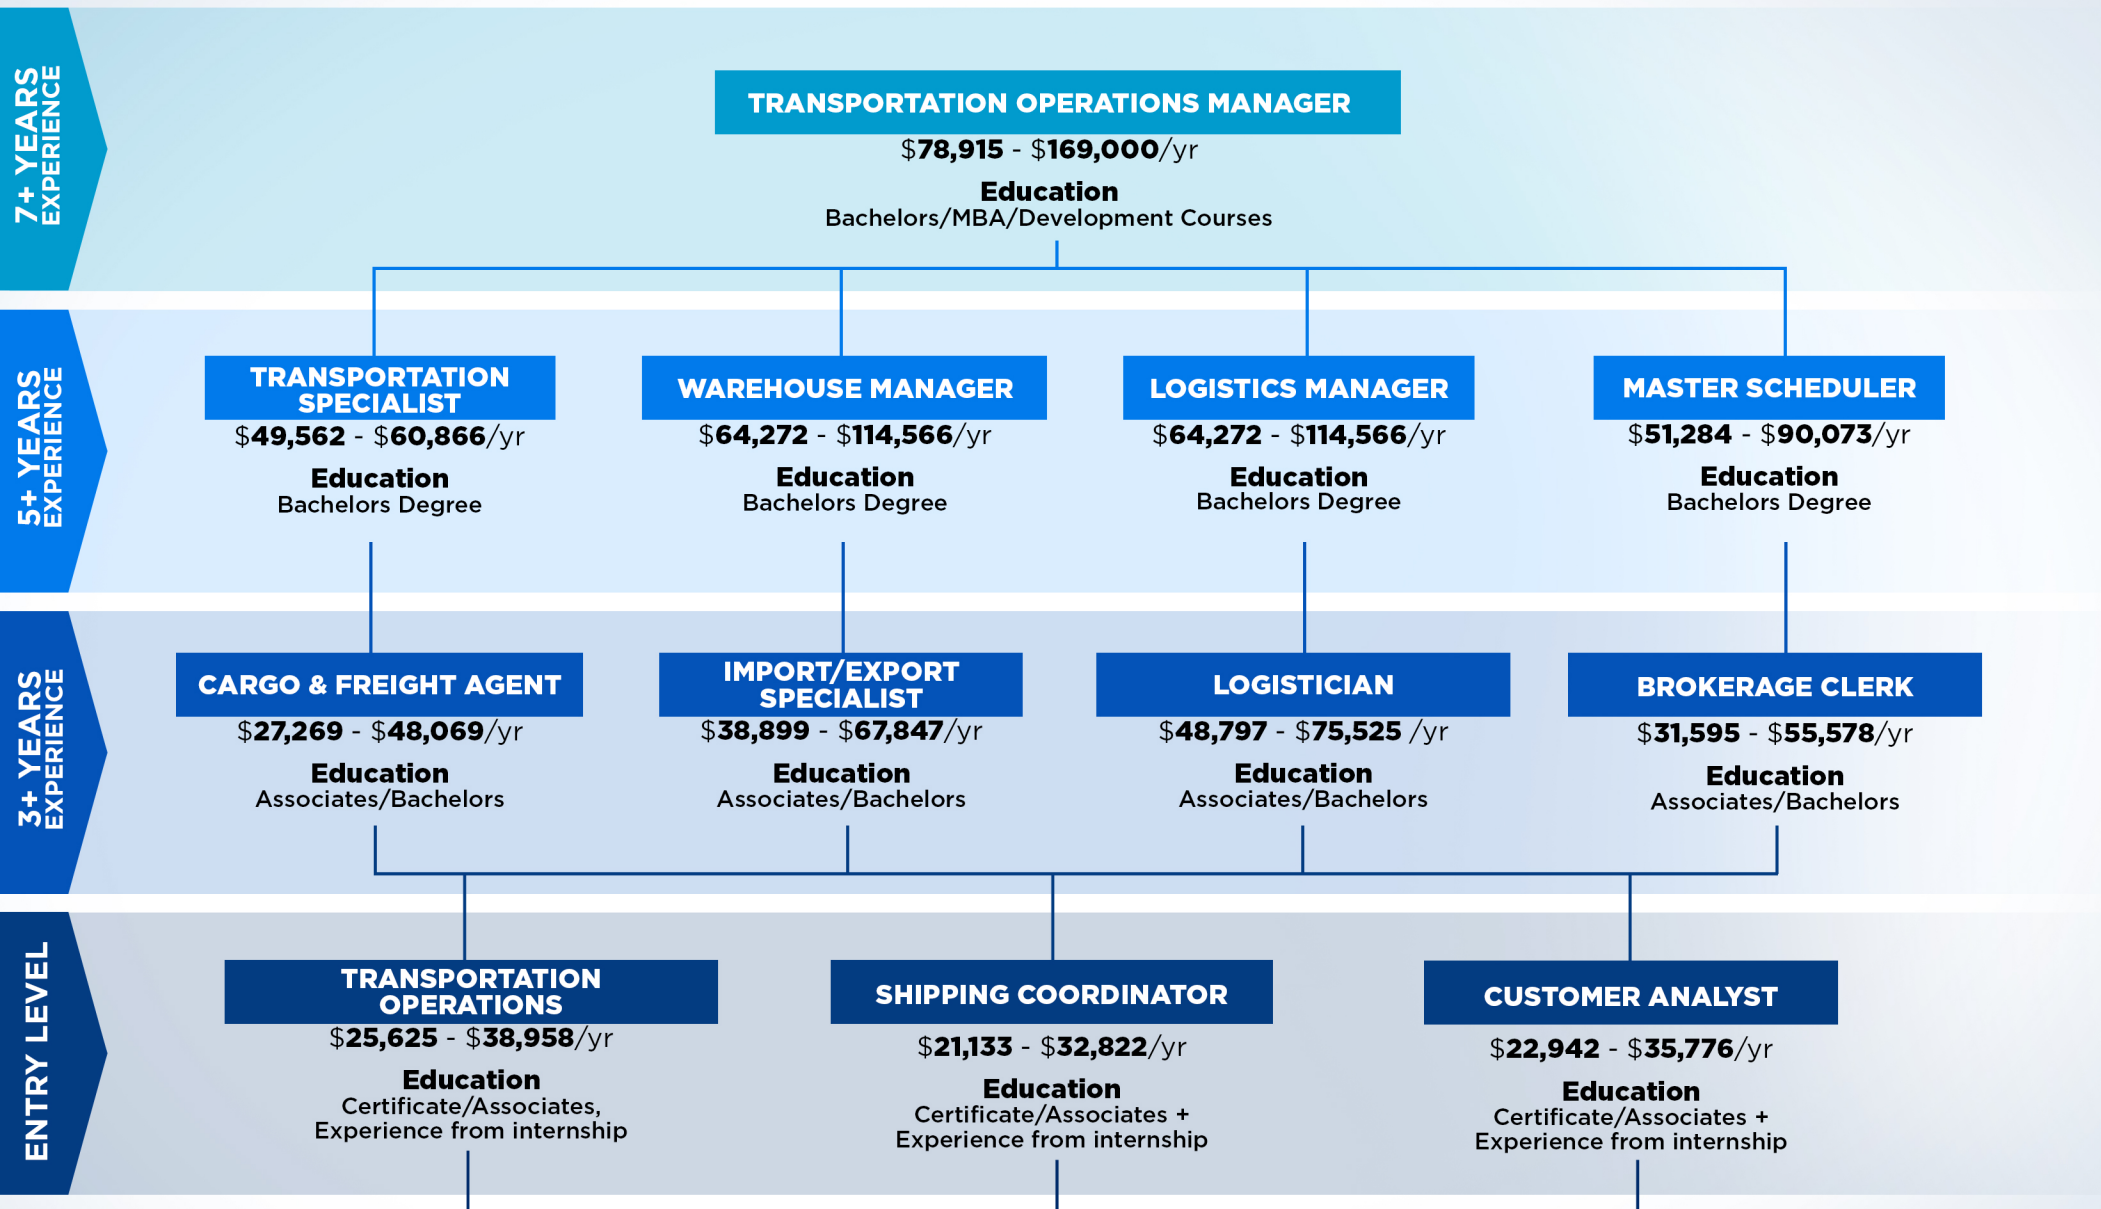

# TRANSPORTATION OPERATIONS CAREER LADDER

7+ YEARS EXPERIENCE

5+ YEARS EXPERIENCE

3+ YEARS EXPERIENCE

ENTRY LEVEL

Unless otherwise noted, this work is licensed under the Creative Commons Attribution 4.0 International License. To view a copy of this license, go to <http://creativecommons.org/licenses/by/4.0/> on your web browser

## SUPPLY CHAIN MANAGEMENT OPERATIONS A.S.

This material was funded in whole by a \$24.5M TAACCCT grant awarded by the U.S. Department of Labor's Employment and Training Administration to the LINCS Consortium

Data Source: EMSI (Dade-Broward-Palm Beach MSA)

These are notional positions and general examples of positions that might be found in this career track. Actual positions and salaries will vary depending on the industry and individual company.