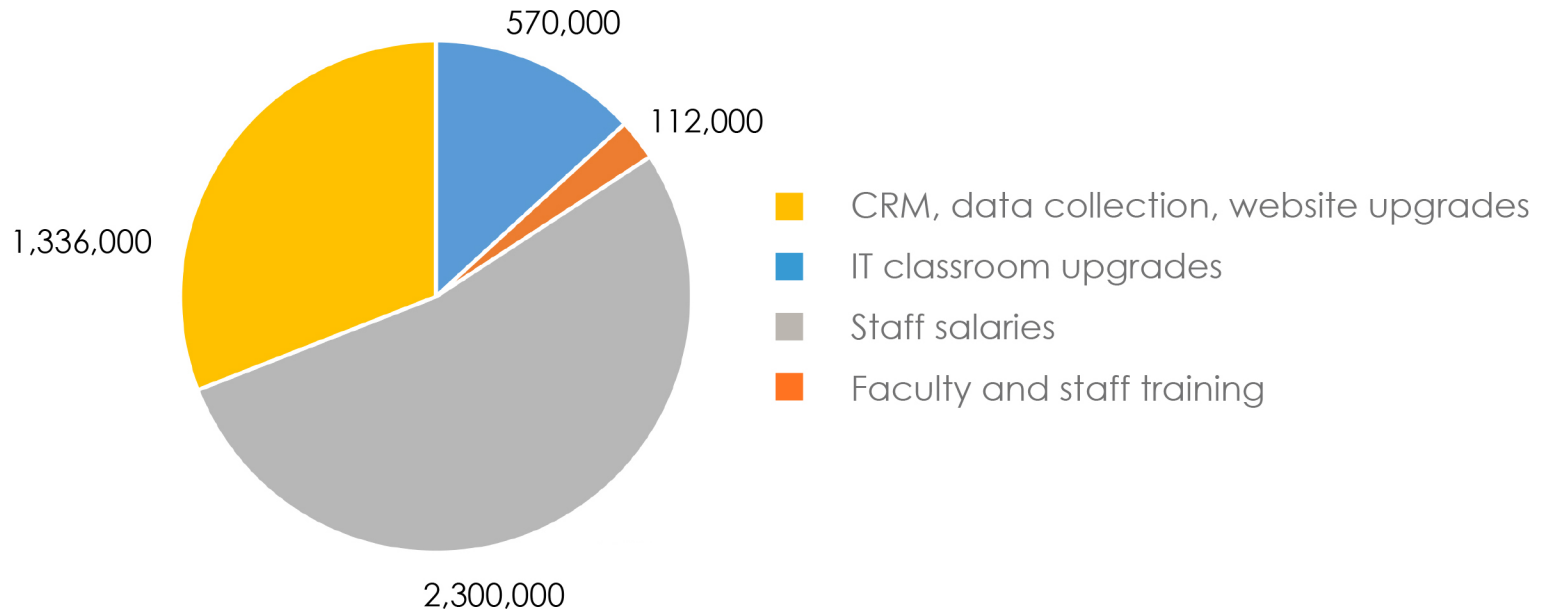

Pine Technical & Community College

August 2016 Update

INVESTING IN PTCC