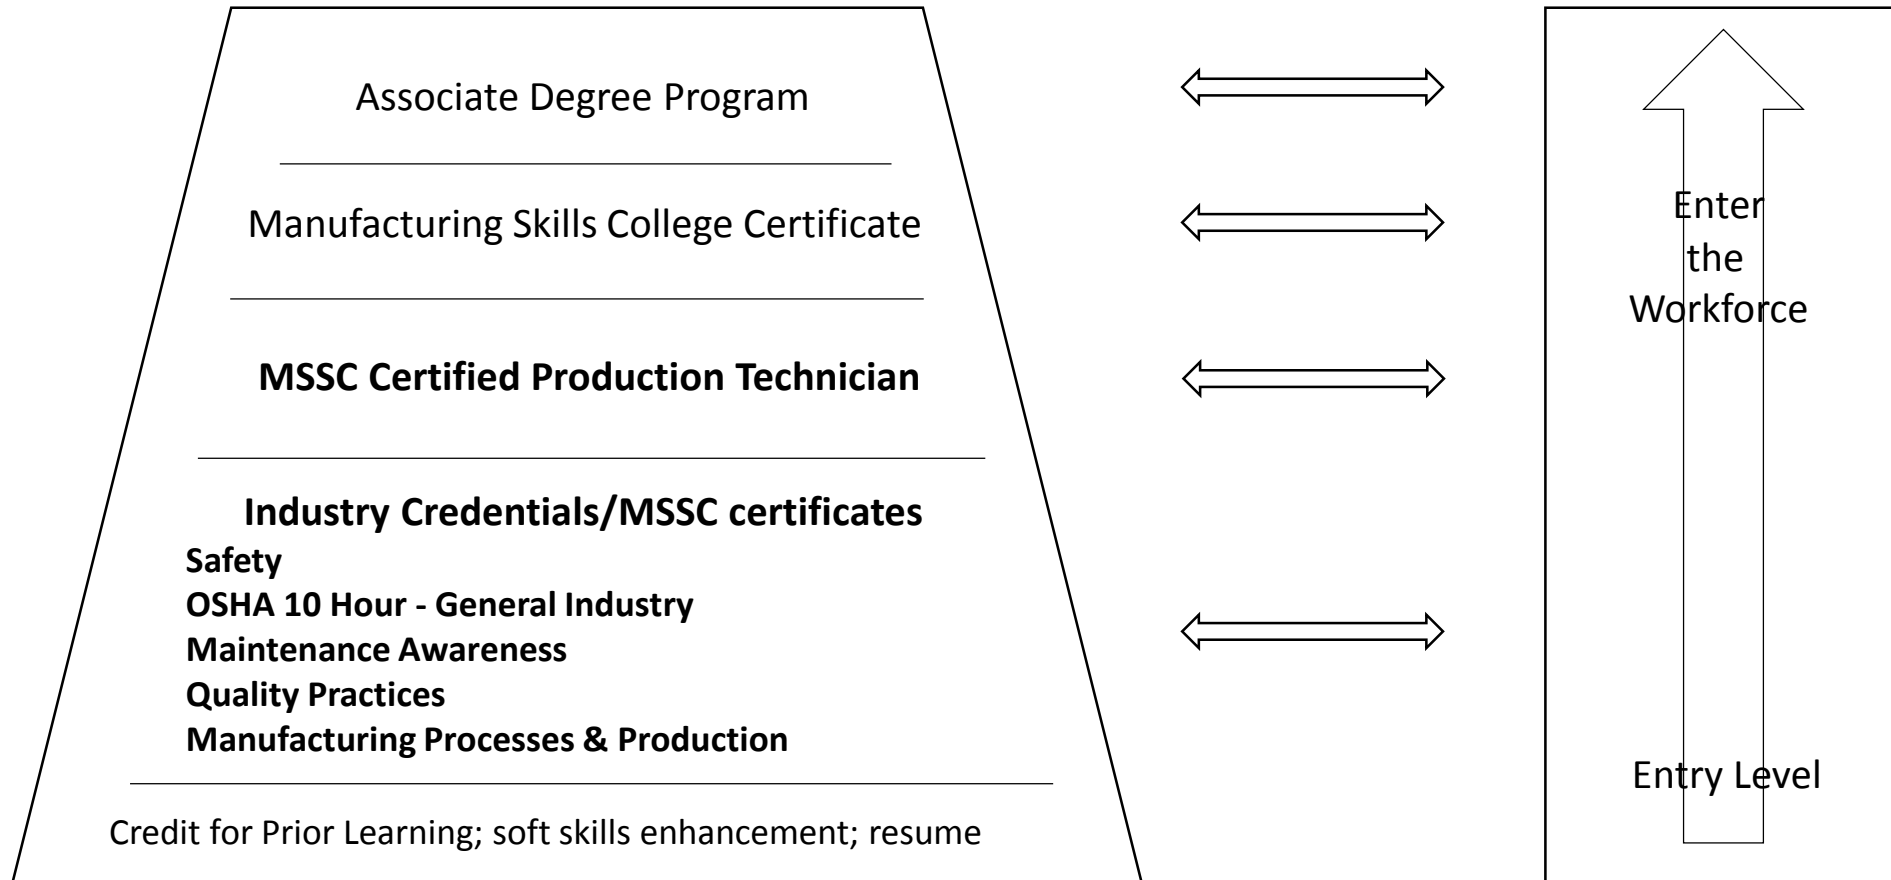

Certified Production Technician (CPT) Program

This document is 100% funded by the MoSTEMWINS \$19.7 million grant from the U.S. Department of Labor, Employment and Training Administration (TAACCCT). The product was created by the grantee and does not necessarily reflect the official position of the U.S. Department of Labor. The Department of Labor makes no guarantees, warranties or assurances of any kind, express or implied, with respect to such information, including any information on linked sites and including, but not limited to, accuracy of the information or its completeness, timeliness, usefulness, adequacy, continued availability, or ownership.