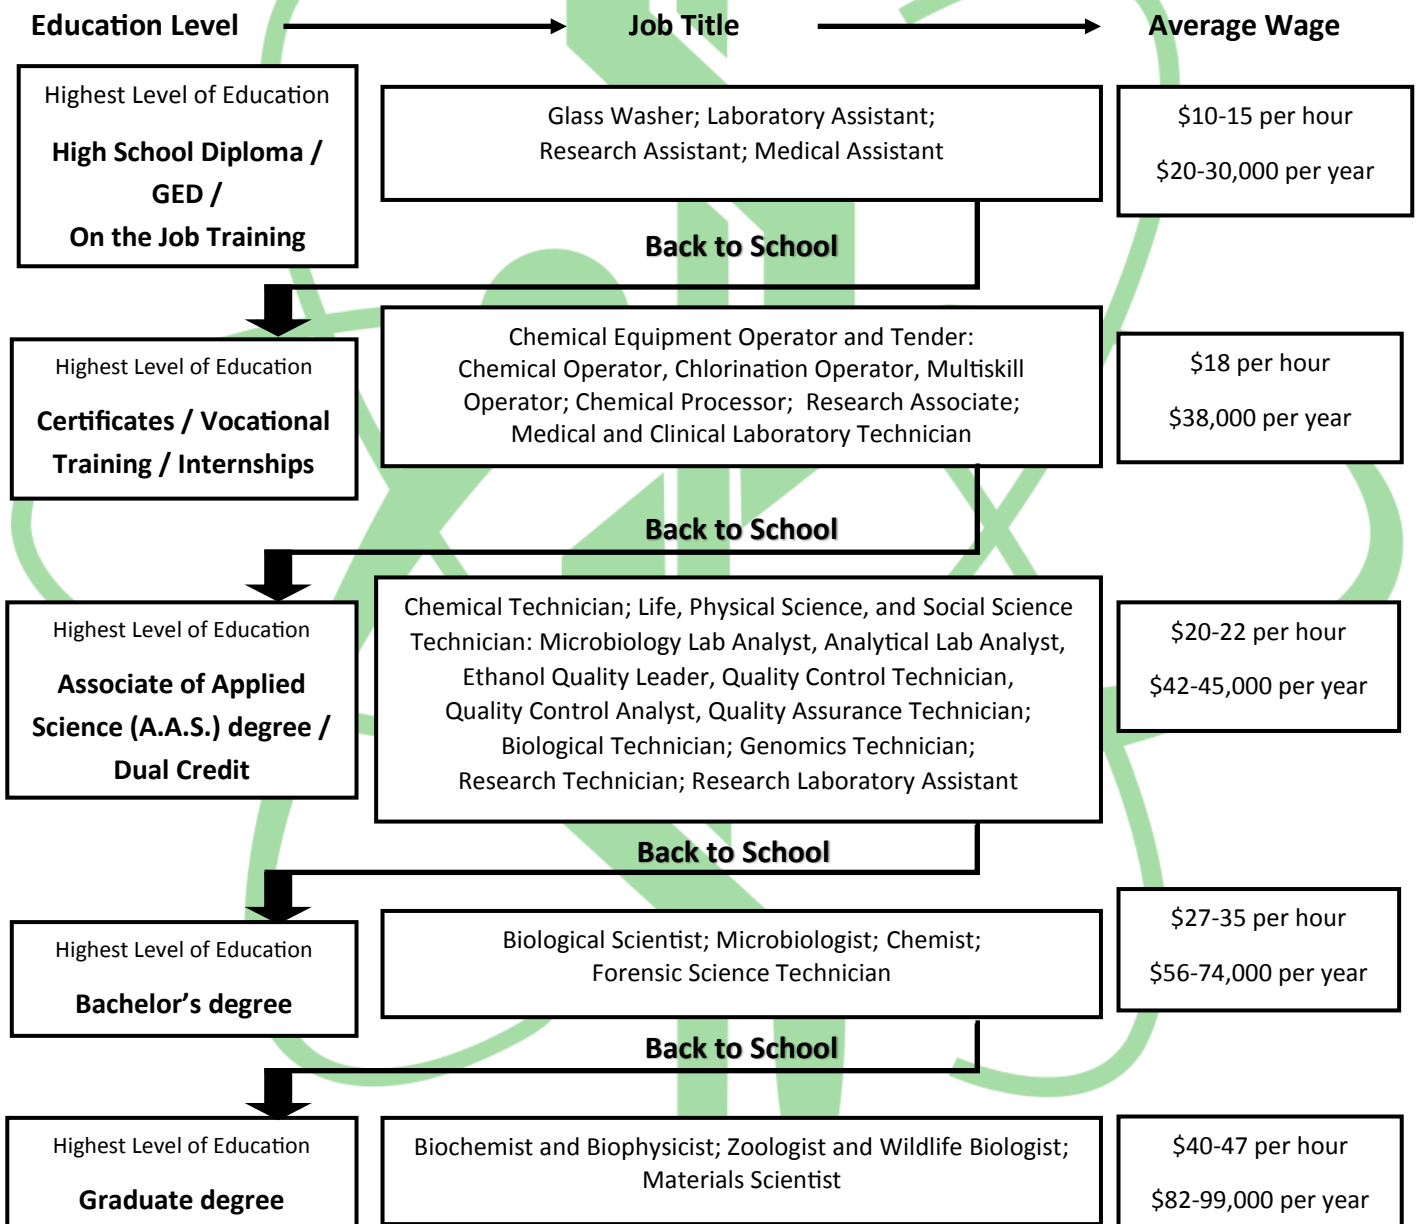

**Biotechnology**

Are you looking for a well-paid, meaningful career? A collaboration between the Building Illinois' Bioeconomy (BIB) Consortium, BIOSTL, and the St. Louis Community College has made it possible to showcase education and training programs leading to jobs in a growing bioeconomy and focused on sustaining the environment. This collaboration has helped clarify pathways allowing you to access living wage careers and options to progress along each pathway with stackable credentialing and earn-and-learn possibilities.

Use the diagram below to see what level of education and training earns you the equivalent career and income.

Data comes from O\*NET OnLine, Burning Glass, or information about currently held Job titles of graduates of the St. Louis Community College