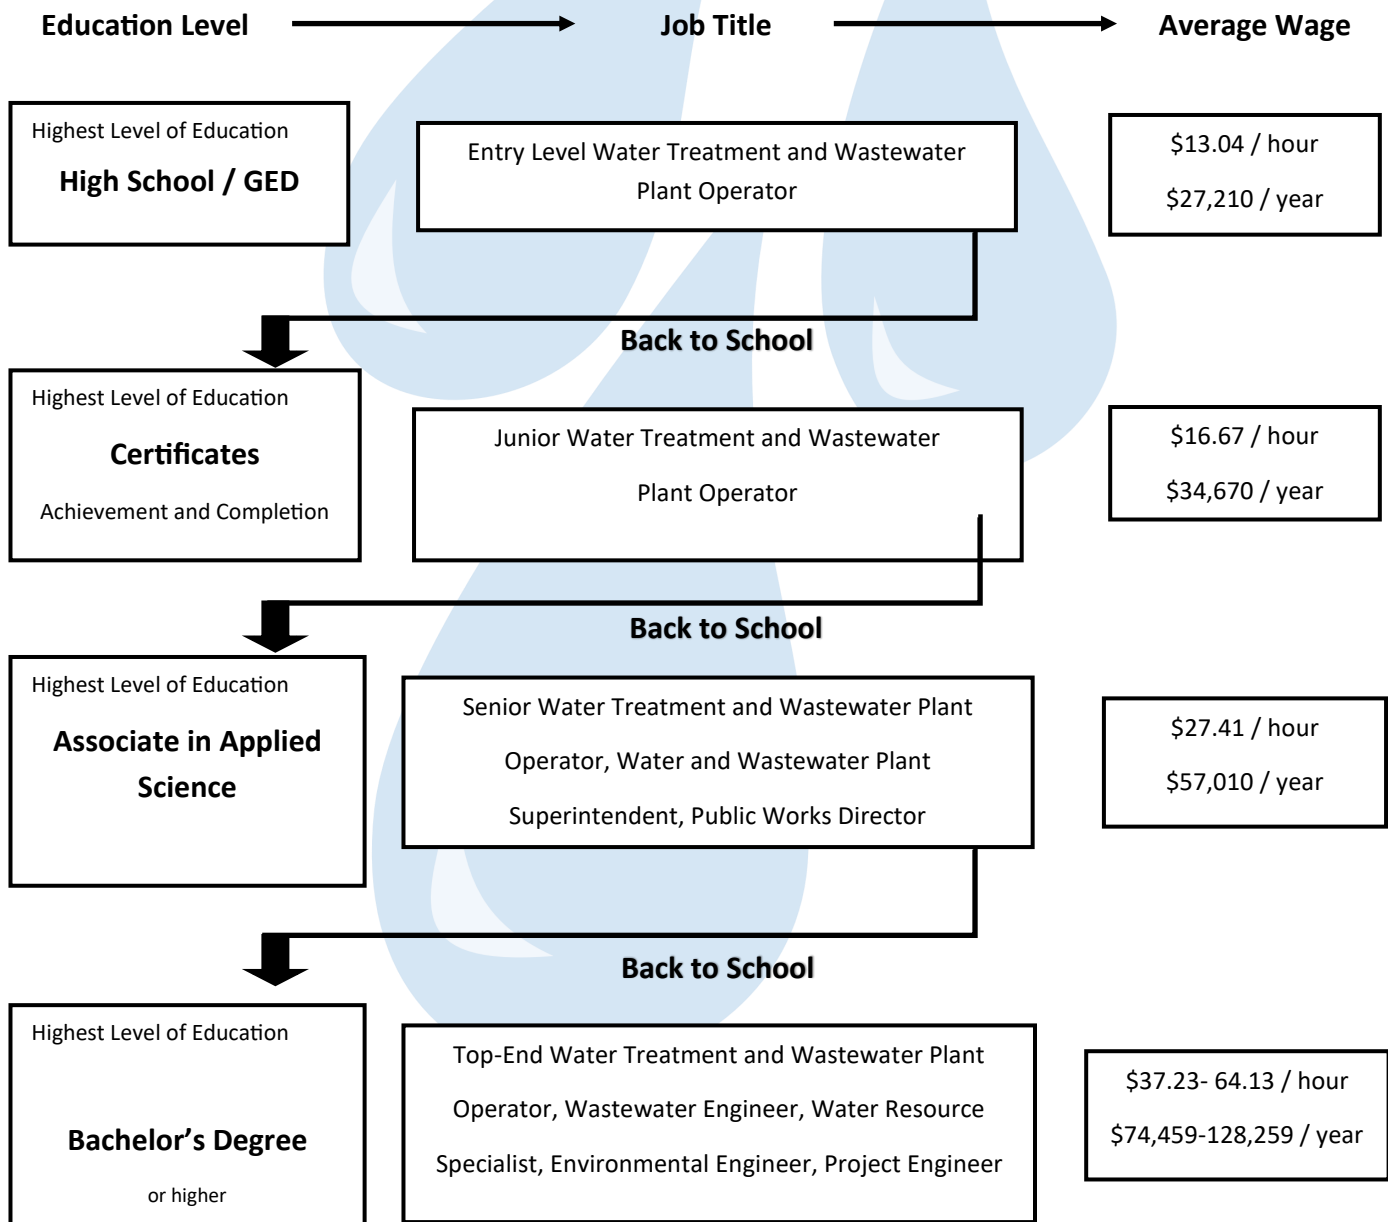

## BUILDING ILLINOIS' BIOECONOMY CONSORTIUM

# Water and Wastewater Treatment

Are you looking for a well-paid, meaningful career? Through the Building Illinois' Bioeconomy (BIB) Consortium and its Grow Your Future Initiative, you can access programs leading to jobs in a growing bioeconomy and focused on sustaining the environment. Through BIB, you can enter a living wage career with the option to progress through program pathways simultaneously or at any time to earn more.

Use the diagram below to see what level of education and training earns you the equivalent career and income.

These programs are funded by a U.S. Department of Labor Trade Adjustment Assistance Community College and Career Training (TAACCCT) grant. Data used to develop the career pathway diagram, including average wage detail, was retrieved in January 2017 from EMSI Career Coach.